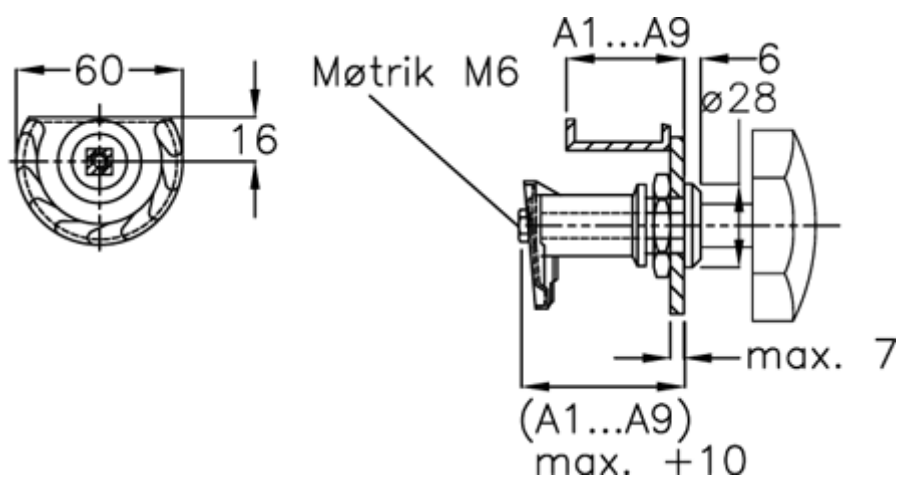

Data Sheet

Article number: 20918041

Description: E+G Door lock
GN 119-SG-A1

Measures

Door + frame thickness = 17-25

Measure type = A1